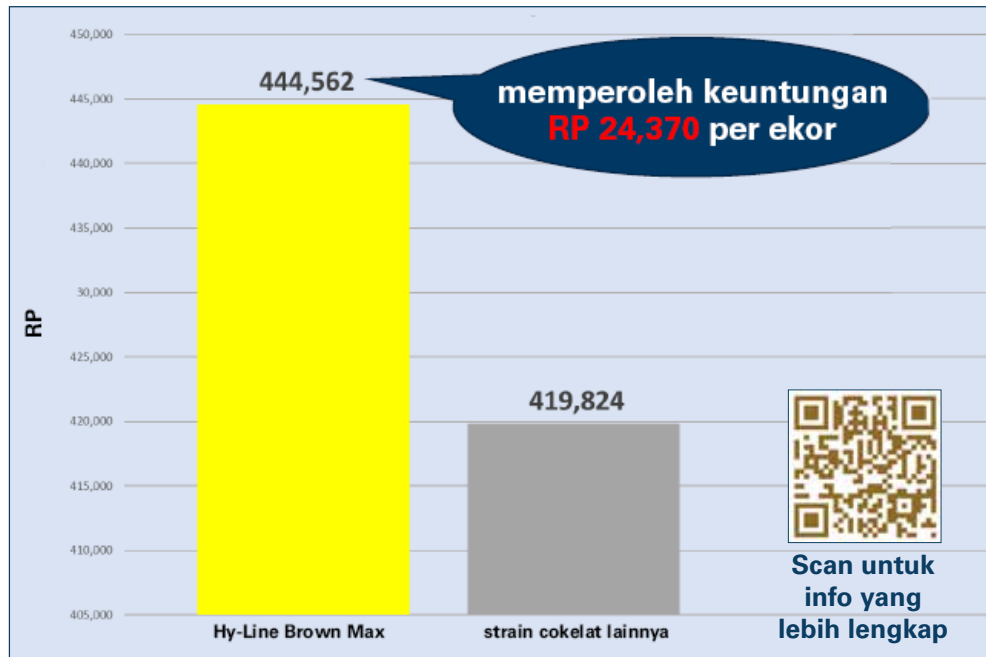

Hy-Line

BROWN MAX

Hy-Line

Management
Guidelines

Hy-Line Brown Max commercial statistic

Hy-Line
BROWN MAX

**2021 Hyline brown max
comercial umur 80 minggu**

Hen-Housed Egg	374
Berat Badan	2.00–2.10 kg
Feed intake rata-rata	111 g/ekor/hari
Cumulative feed	48.60 kg
Total Feed Intake per Egg	127.20 g
Intake per Dozen Eggs	1.52 kg
conversi pakan per kg (FCR)	2.05 kg

Perbandingan head to head antara Hy-Line brown Max vs Breed lain

Test 1: Total pendapatan egg per house

Test 2: Revenue terbaik